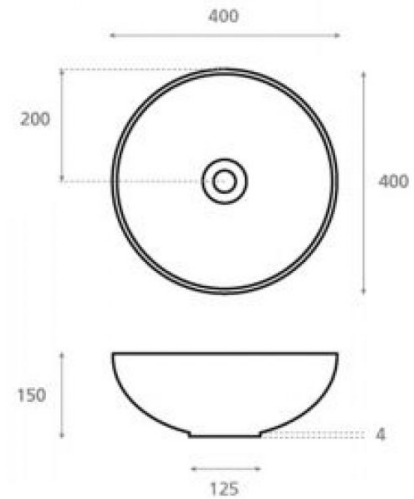

Aire I

Ref. 19005

400x400x150 mm

Features

Porcelain washbasin.

White porcelain.

Dimensions: 400x400x150 mm

Net weight 5kg, gross weight 6kg