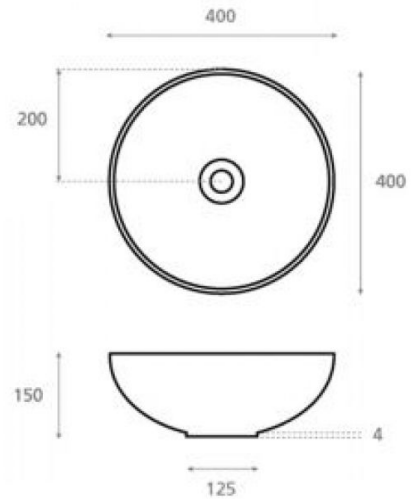

Aire II

Ref. 19006

400x400x150 mm

Features

Porcelain washbasin.
White porcelain.
Dimensions: 400x400x150 mm
Net weight 5kg, gross weight 6kg.

To present the washbasins in the ATELIER collection, we have developed very special packaging. An original, personalised, case depicting the motif of each washbasin and signed by the artist.