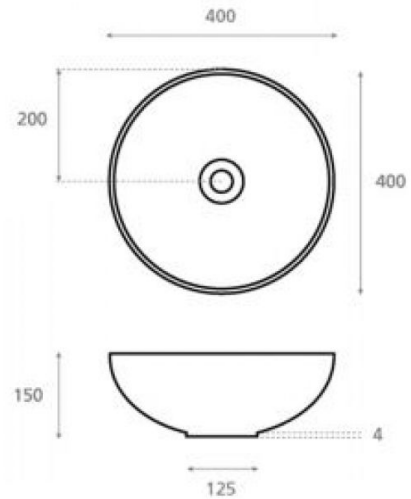

# Bulla by María Centeno

**Ref. 19007**

400x400x150 mm

## Features

Porcelain washbasin.  
White porcelain.  
Dimensions: 400x400x150 mm  
Net weight 5kg, gross weight 6kg.

To present the washbasins in the ATELIER collection, we have developed very special packaging. An original, personalised, case depicting the motif of each washbasin and signed by the artist.