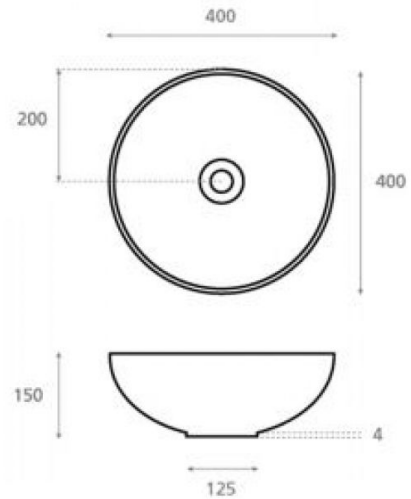

Camomila

Ref. 19009

400x400x150 mm

Features

Porcelain washbasin.
White porcelain.
Dimensions: 400x400x150 mm
Net weight 5kg, gross weight 6kg.

To present the washbasins in the ATELIER collection, we have developed very special packaging. An original, personalised, case depicting the motif of each washbasin and signed by the artist.