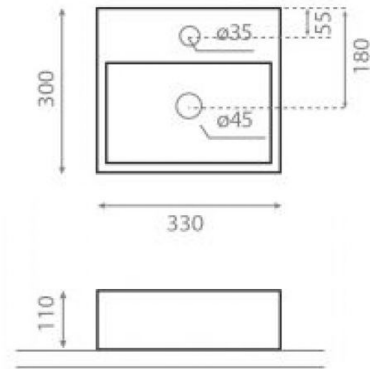

Bergamo

Ref. 0010B

330x300x110 mm

Features

Wall-mounting possibility. Without overflow.
Valid for Bathco tops
Net weight 9kg, gross weight 10kg.
Units per pallet 102.