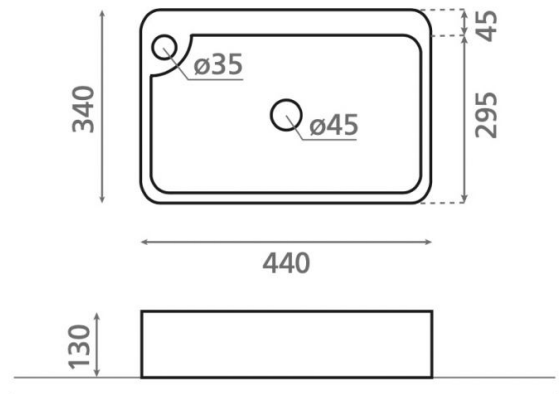

Alicante

Ref. 0036P

440x340x130 mm.

Features

Wall-mounting possibility.
Without overflow.
Net weight 9kg, gross weight 10kg.
Units per pallet: 102.

Packaging: 450x350x140 mm.