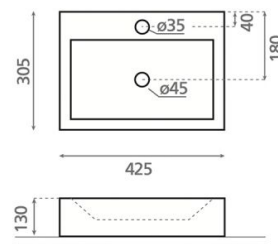

Gerona

Ref. 0037

425x305x130 mm

Features

Wall-mounting possibility.
Without overflow.
Valid for Bathco tops.
Net weight 9 kg.
Gross weightt 9,2 kg.
Units per pallet: 78.
Packaging: 460x335x140 mm.