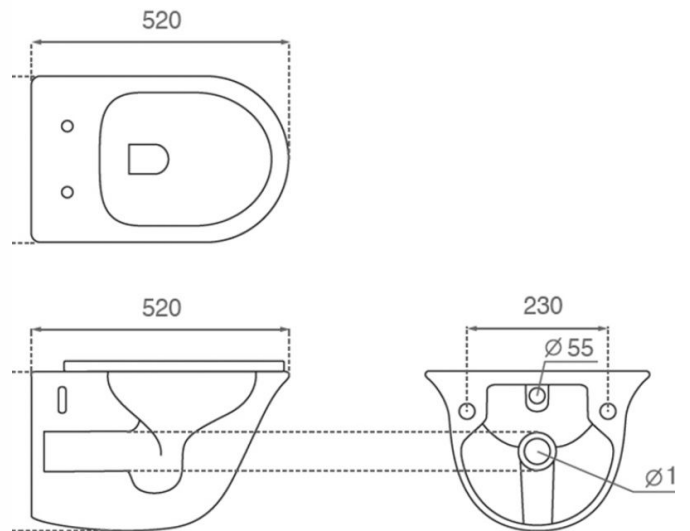

# Wall-hung WC Congo

**Ref. 4527/UF**

520x365x365 mm.

## Features

Wall - hung WC  
Removable thermoset slim cover  
Soft close  
Weight 26kg | Units per palet 16