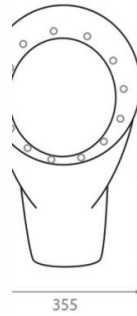

Wall-hung Urinal Lazio

Ref. 4540

660x355x345 mm.

Features

Available colors: