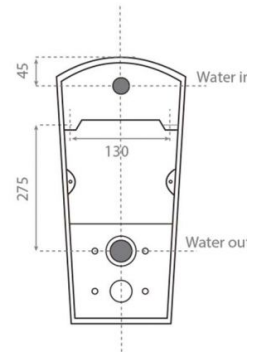

Wall-hung Urinal Lazio

Ref. 4540

660x355x345 mm.

Features

Available colors: