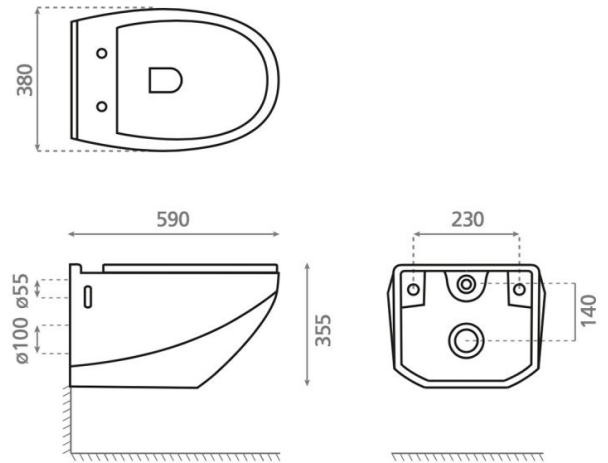

## Ref. 4531/UF

590x380x355 mm.

### Features

- Wall - hung WC
- Rimless
- Removable thermoset cover
- Soft close
- Weight 30kg | Units per palet 16