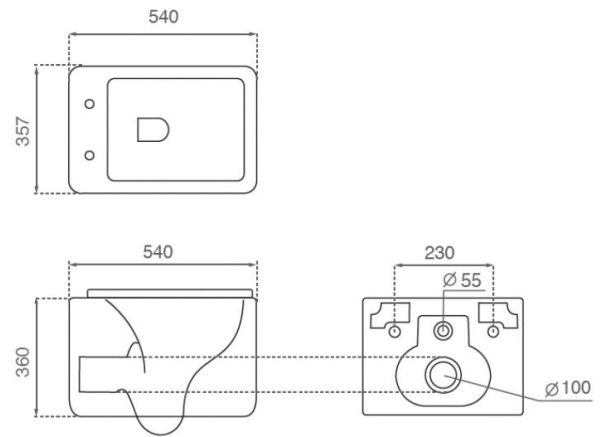

Volga

Ref. 4537/UF

540x357x360 mm.

Features

Wall - hung WC
Removable thermoset cover
Soft close
Weight 32kg | Units per palet 16