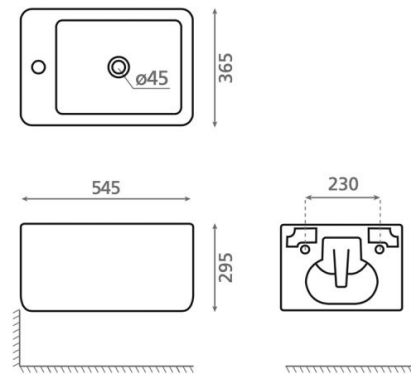

Volga

Ref. 4538

545x365x295 mm.

Features