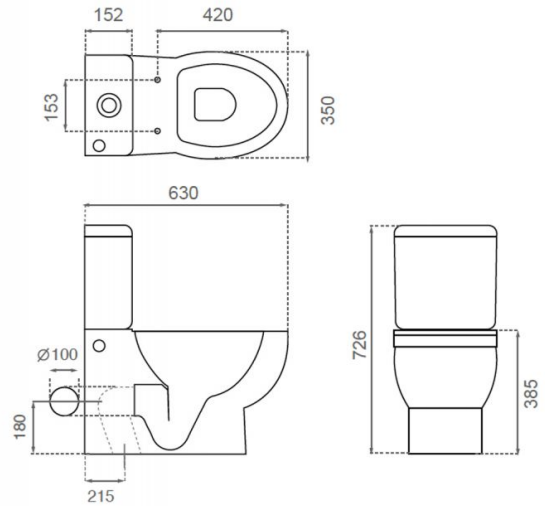

# Floor toilet with tank Toronto

## Ref. 4518

630x350x726 mm.

### Features

- WC pan dual outlet
- Antibacterial
- Removable seat and cover
- Soft close system

Available colors: