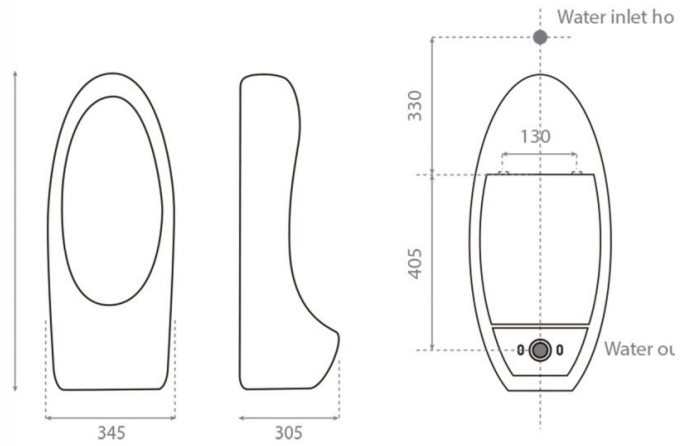

# Wall-hung Urinal Onda

**Ref. 4539**

735x345x305 mm.