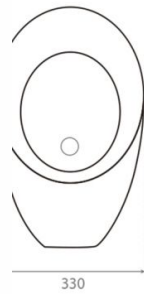

Wall-hung Urinal Molise

Ref. 4541

635x330x337 mm.

Features

Wall-hung Urinal Molise

- Antibacterial

Available colors: