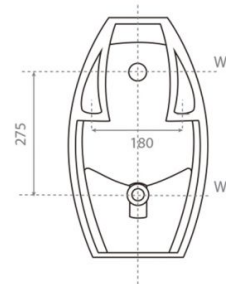

Wall-hung Urinal Molise

Ref. 4541

635x330x337 mm.

Features

Wall-hung Urinal Molise

- Antibacterial

Available colors: