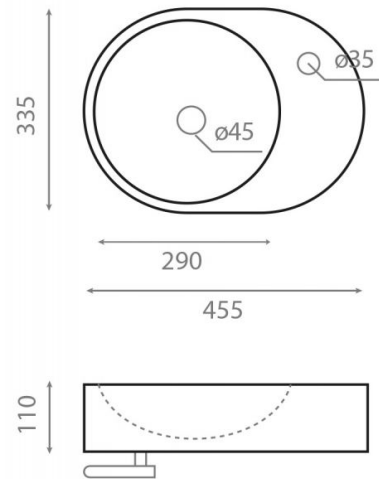

Benalmádena

Ref. 4904

455x335x110 mm

Features

- Wall-mounting possibility.
- Without overflow.
- Towel rail on left side.
- Net weight 7,5kg, gross weight 8,5 kg.
- Units per pallet: 60.