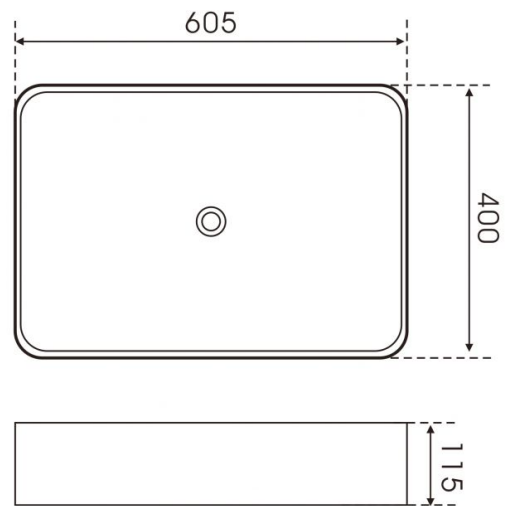

# Nilo

**Ref. 4088**  
605x400x115

## Features

Topcounter washbasin  
Without overflow  
White porcelain