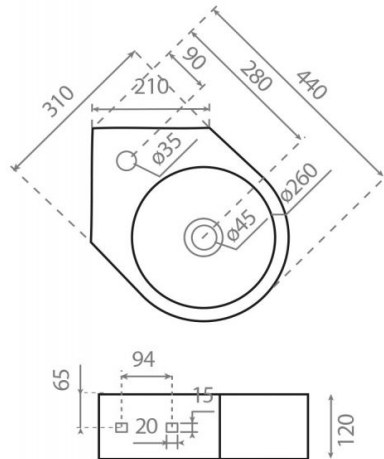

Bristol

Ref. 4049

440x310x120 mm

Features

- Corner porcelain washbasin.
- Wall-mounting possibility.
- Without overflow.
- Net weight 7kg, gross weight 8kg.
- Units per pallet: 102.