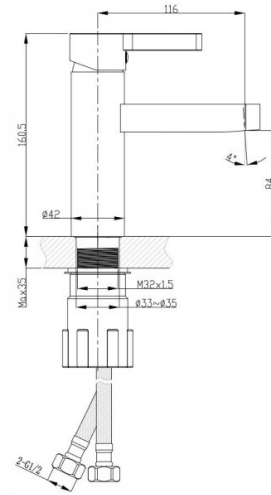

18001 - Serie I

Ref. 18001

Features

Single lever basin faucet