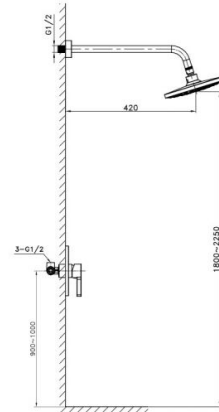

## Features

Wall-mounted rain shower faucet  
Series I