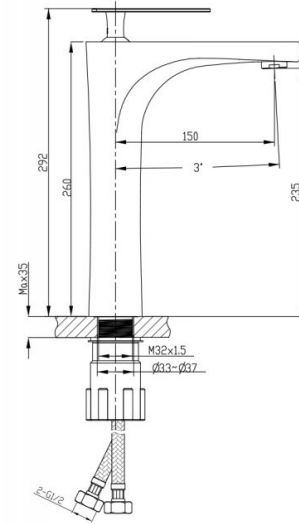

18012 - Serie II

Ref. 18012

Features

Single gold lever basin faucet
Serie II