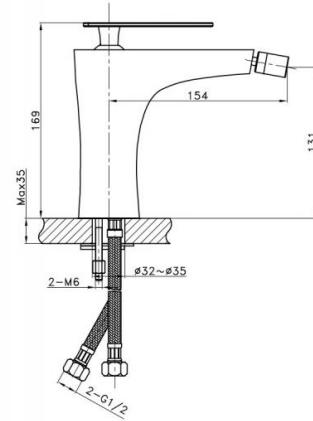

## Features

Single lever bidet faucet  
Series II