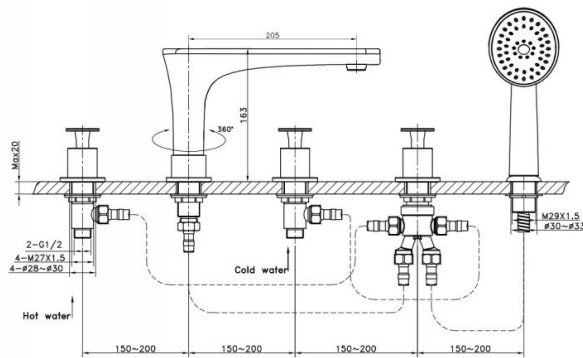

18020 - Series II

Ref. 18020

Features

Deck-type 5-hole gold bath faucet
Series II