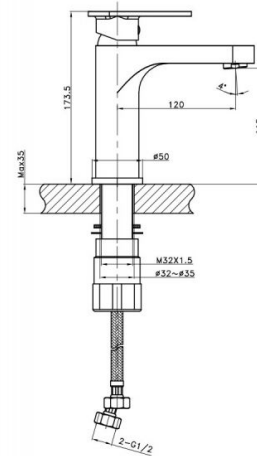

## Features

Single lever basin faucet  
Series III