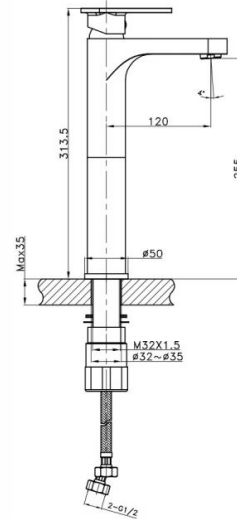

18022 - Series III

Ref. 18022

Features

Single lever basin faucet
Serie III