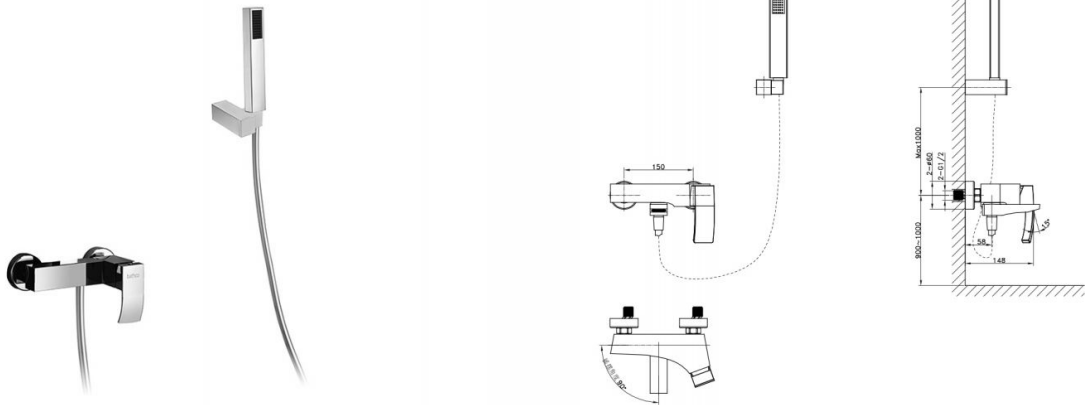

18031 - Serie IV

Ref. 18031

Features

Single lever shower faucet
Series IV