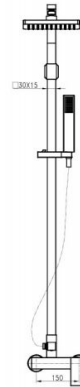

18032 - Serie IV

Ref. 18032

Features

Single lever rain shower faucet
Series IV