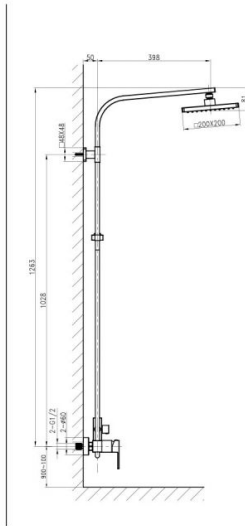

18032 - Serie IV

Ref. 18032

Features

Single lever rain shower faucet
Series IV