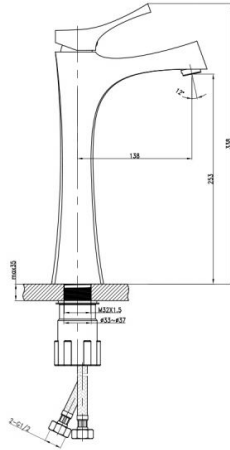

18041 - Series V

Ref. 18041

Features

Single lever basin faucet - Serie V