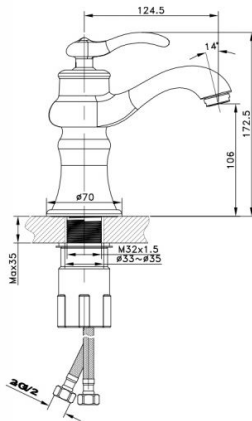

18044 - Serie V

Ref. 18044

Features

Single lever basin faucet - Series V