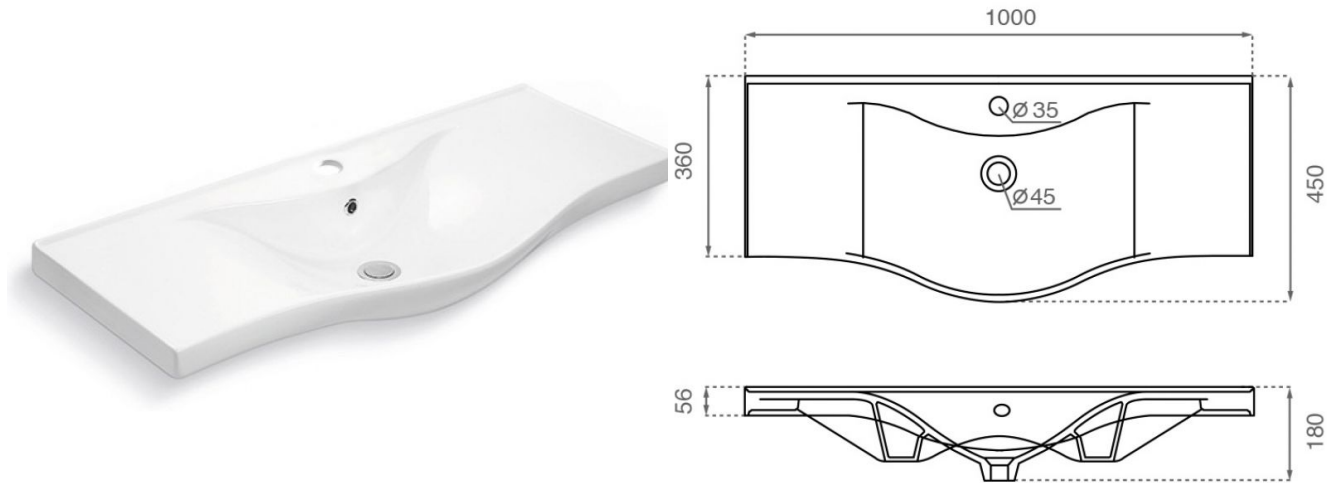

# Helsinki 100

**Ref. 4093**

1000x450x180

## Features

- Rectangular washbasin
- With overflow
- Wall-mounting possibility