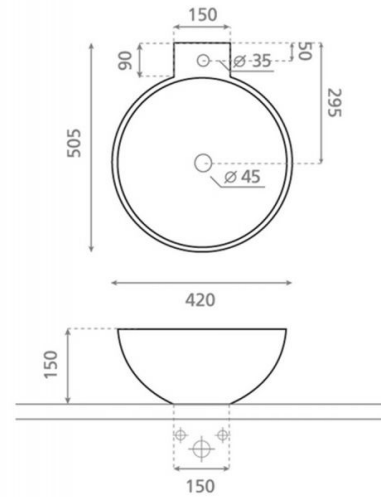

# Bayona

**Ref. 0028**

420x505x150 mm

## Features

Wall-mounting possibility.  
Without overflow. Valid for Bathco tops.  
Net weight 9kg, gross weight 10kg.  
Units per pallet 36.