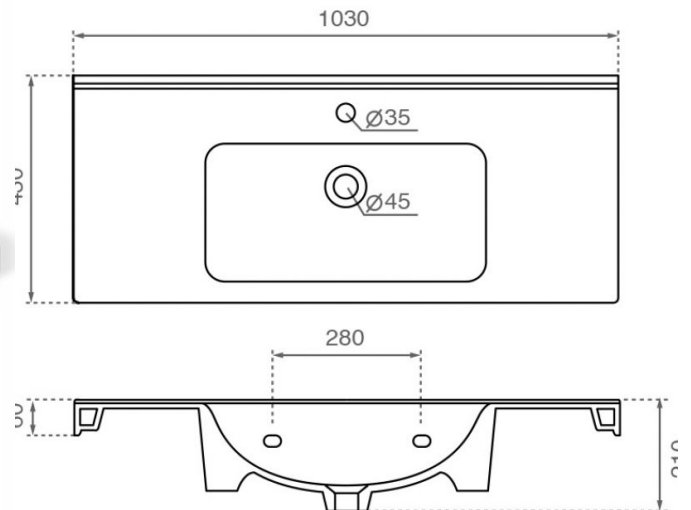

Praga

Ref. 4099

1030x430x210

Features

- Rectangular washbasin
- With overflow
- Wall-mounting possibility