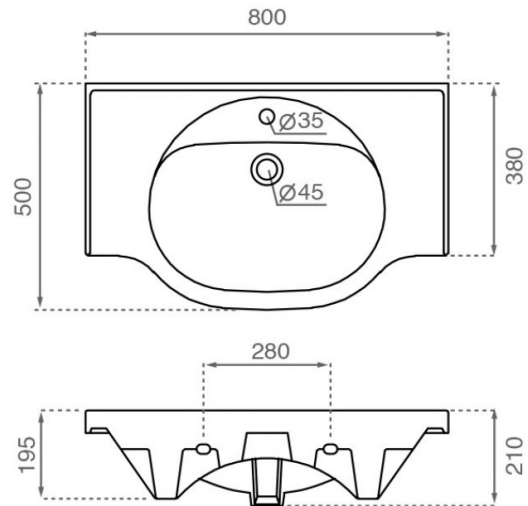

Bucarest

Ref. 4102
800x500x210

Features

- Rectangular washbasin
- With Overflow
- Wall-mounting possibility