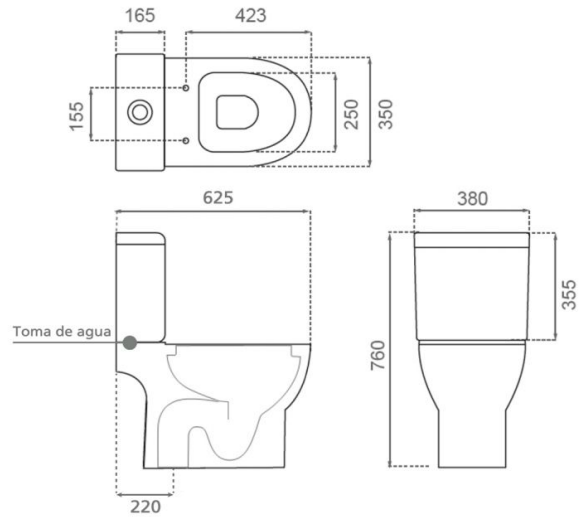

Ottawa

Ref. 4542/UF

625x380x760 mm.

Features

- Floor toilet with tank
- Rimless
- Vertical outlet
- Dual-flush cistern
- Removable thermoset slim cover
- Soft close
- Weight 38 kg | Units per palet 12