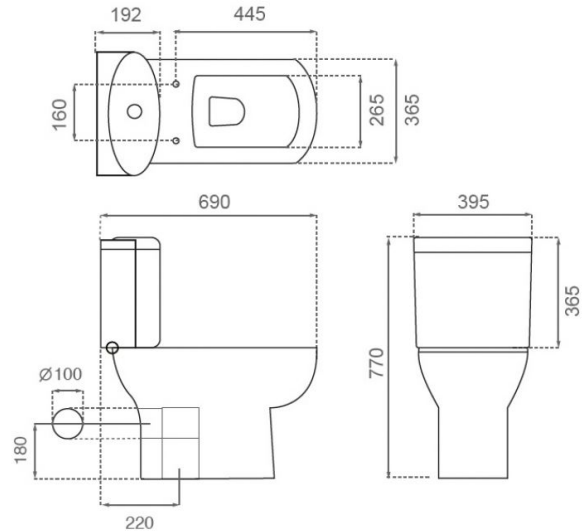

## Ref. 4520/UF

690x395x770 mm.

### Features

- Floor toilet with tank
- Vertical outlet
- Dual-flush cistern
- Removable thermostet cover
- Soft close
- Weight 38,5 kg | Units per palet 12