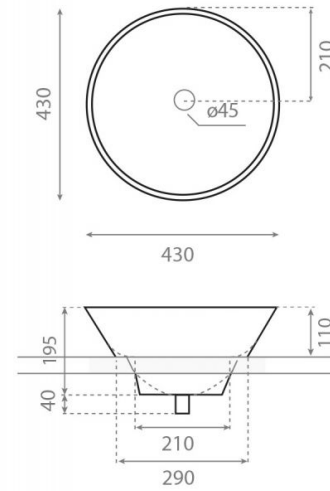

Nápoles

Ref. 0046

430x195 mm

Features

- No wall-mounting possibility.
- Without overflow.
- Net weight 7kg, gross weight 8kg.
- Units per pallet 35.