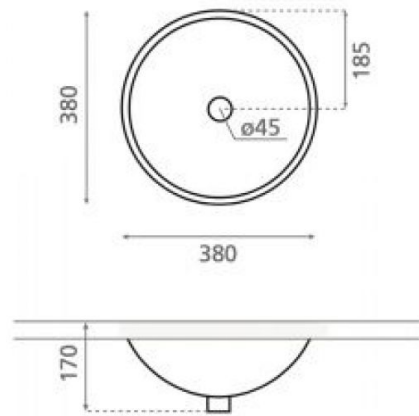

Cerdeña

Ref. 0052

380x170 mm

Features

- No wall-mounting possibility.
- With overflow.
- Net weight 5kg, gross weight 6kg.
- Units per pallet 60.