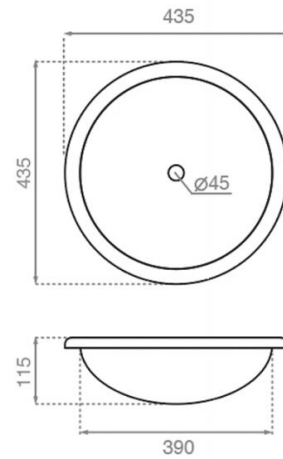

## Ref. 4075

435 x 115 mm

### Features

Porcelain washbasin  
White porcelain.  
Dimensions: 435x435x150 mm  
Net weight:  
Gross weight:  
Units per pallet: