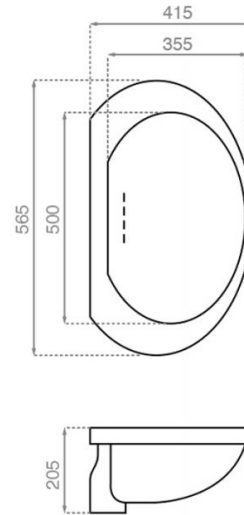

# Titanic 1st class

**Ref. 4073**

565x415x205 mm

## Features

Oval washbasin  
White porcelain  
Dimensions: 565x415x205 mm  
Net weight:  
Gross weight:  
Units per pallet:  
With trap