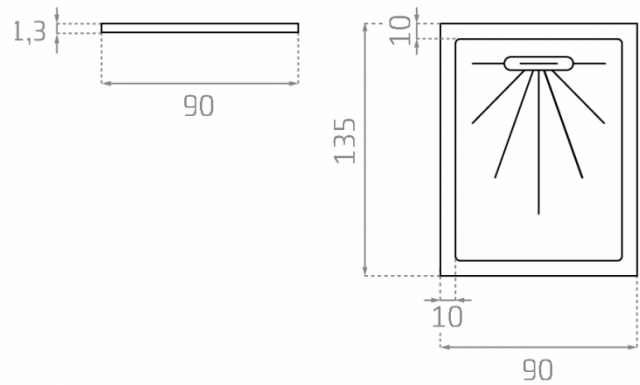

Gusto

Ref. PD003S

90x135x1,3 cm.

Features

Shower tray
Dimensions: 90x135 cm.
Net weight:
Gross weight:
Units per pallet: