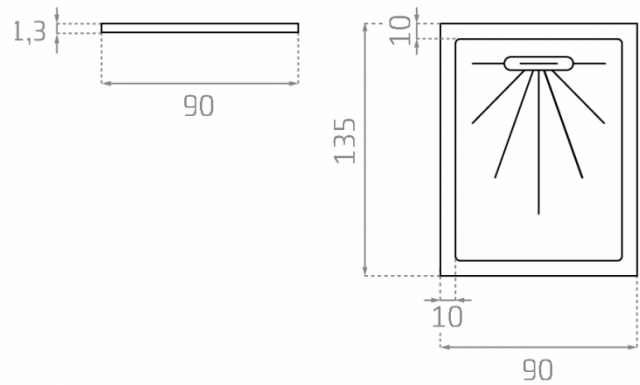

## Ref. PD005

90x135x1,3 cm.

### Features

Shower tray  
Dimensions: 90x135 cm.  
Net weight: kg.  
Units per pallet: 8  
Pallet size: 104x150x70