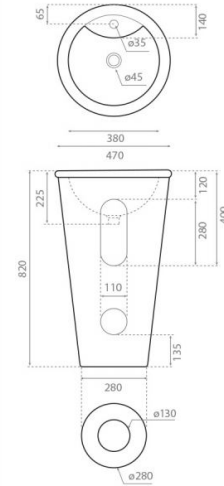

Roma

Ref. 4047

470x820 mm

Features

- No wall-mounting possibility.
- With overflow.
- Net weight 42kg, gross weight 45kg.
- Units per pallet: 8.