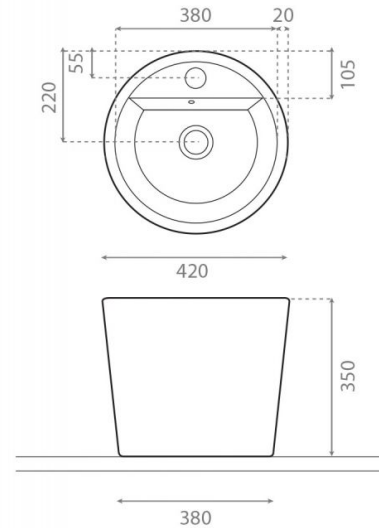

Florenzia B

Ref. 4057

420x350 mm

Features

Porcelain circular topcounter washbasin.
With overflow.
Net weight 17kg, gross weight 18,5kg.
Units per pallet: 32.