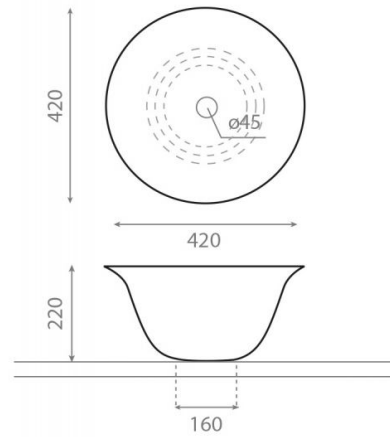

Nordic

Ref. 4062

420x220 mm

Features

Porcelain topcounter washbasin.
Net weight 7,5kg, gross weight 9kg.
Without overflow.
Units per pallet: 36

Available colors: