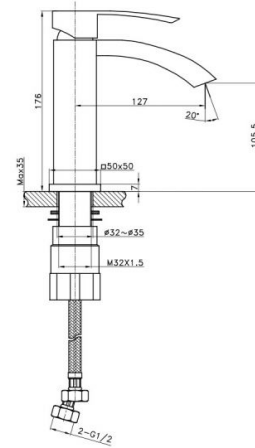

18028 - Series IV

Ref. 18028

Features

Ref.: 18028
Series IV
Single lever basin faucet