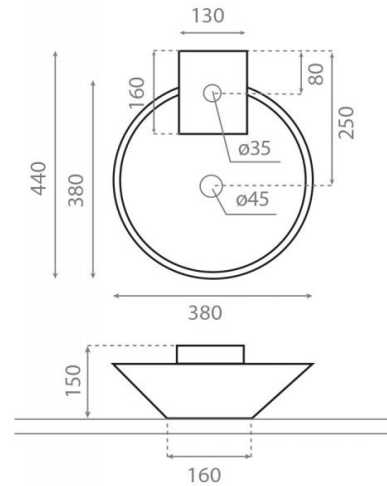

# Biarritz

**Ref. 0009B**

380x440x150 mm

## Features

- Wall-mounting possibility.
- With overflow.
- Valid for Bathco tops.
- Net weight: 7kg, gross weight: 8kg
- Units per pallet 60.