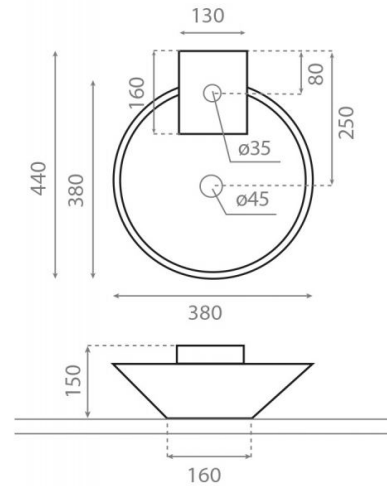

Biarritz

Ref. 0009B

380x440x150 mm

Features

- Wall-mounting possibility.
- With overflow.
- Valid for Bathco tops.
- Net weight: 7kg, gross weight: 8kg
- Units per pallet 60.