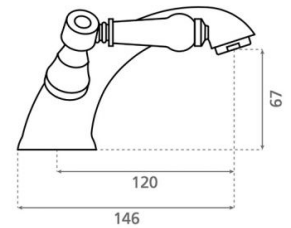

Bonn

Ref. 18056

Features

Porcelain two-handle chrome faucet