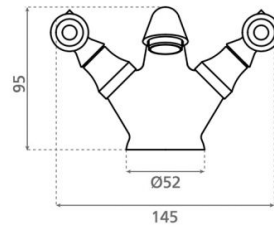

Bonn

Ref. 18056

Features

Porcelain two-handle chrome faucet