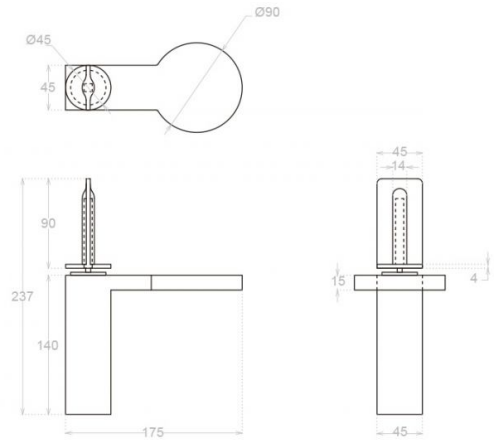

Munich

Ref. 18055

237x175x90

Features

Single lever basin faucet flat spout

Lacquer finishes

BL - White

NE - Matt Black