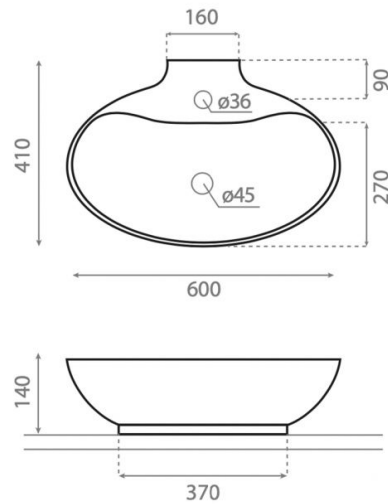

New Malaga

Ref. 0034N

598x408x139 mm.

Features

Without overflow.
Valid for Bathco tops.
Net weight kg, gross weight kg.
Units per pallet: .

Available colors: